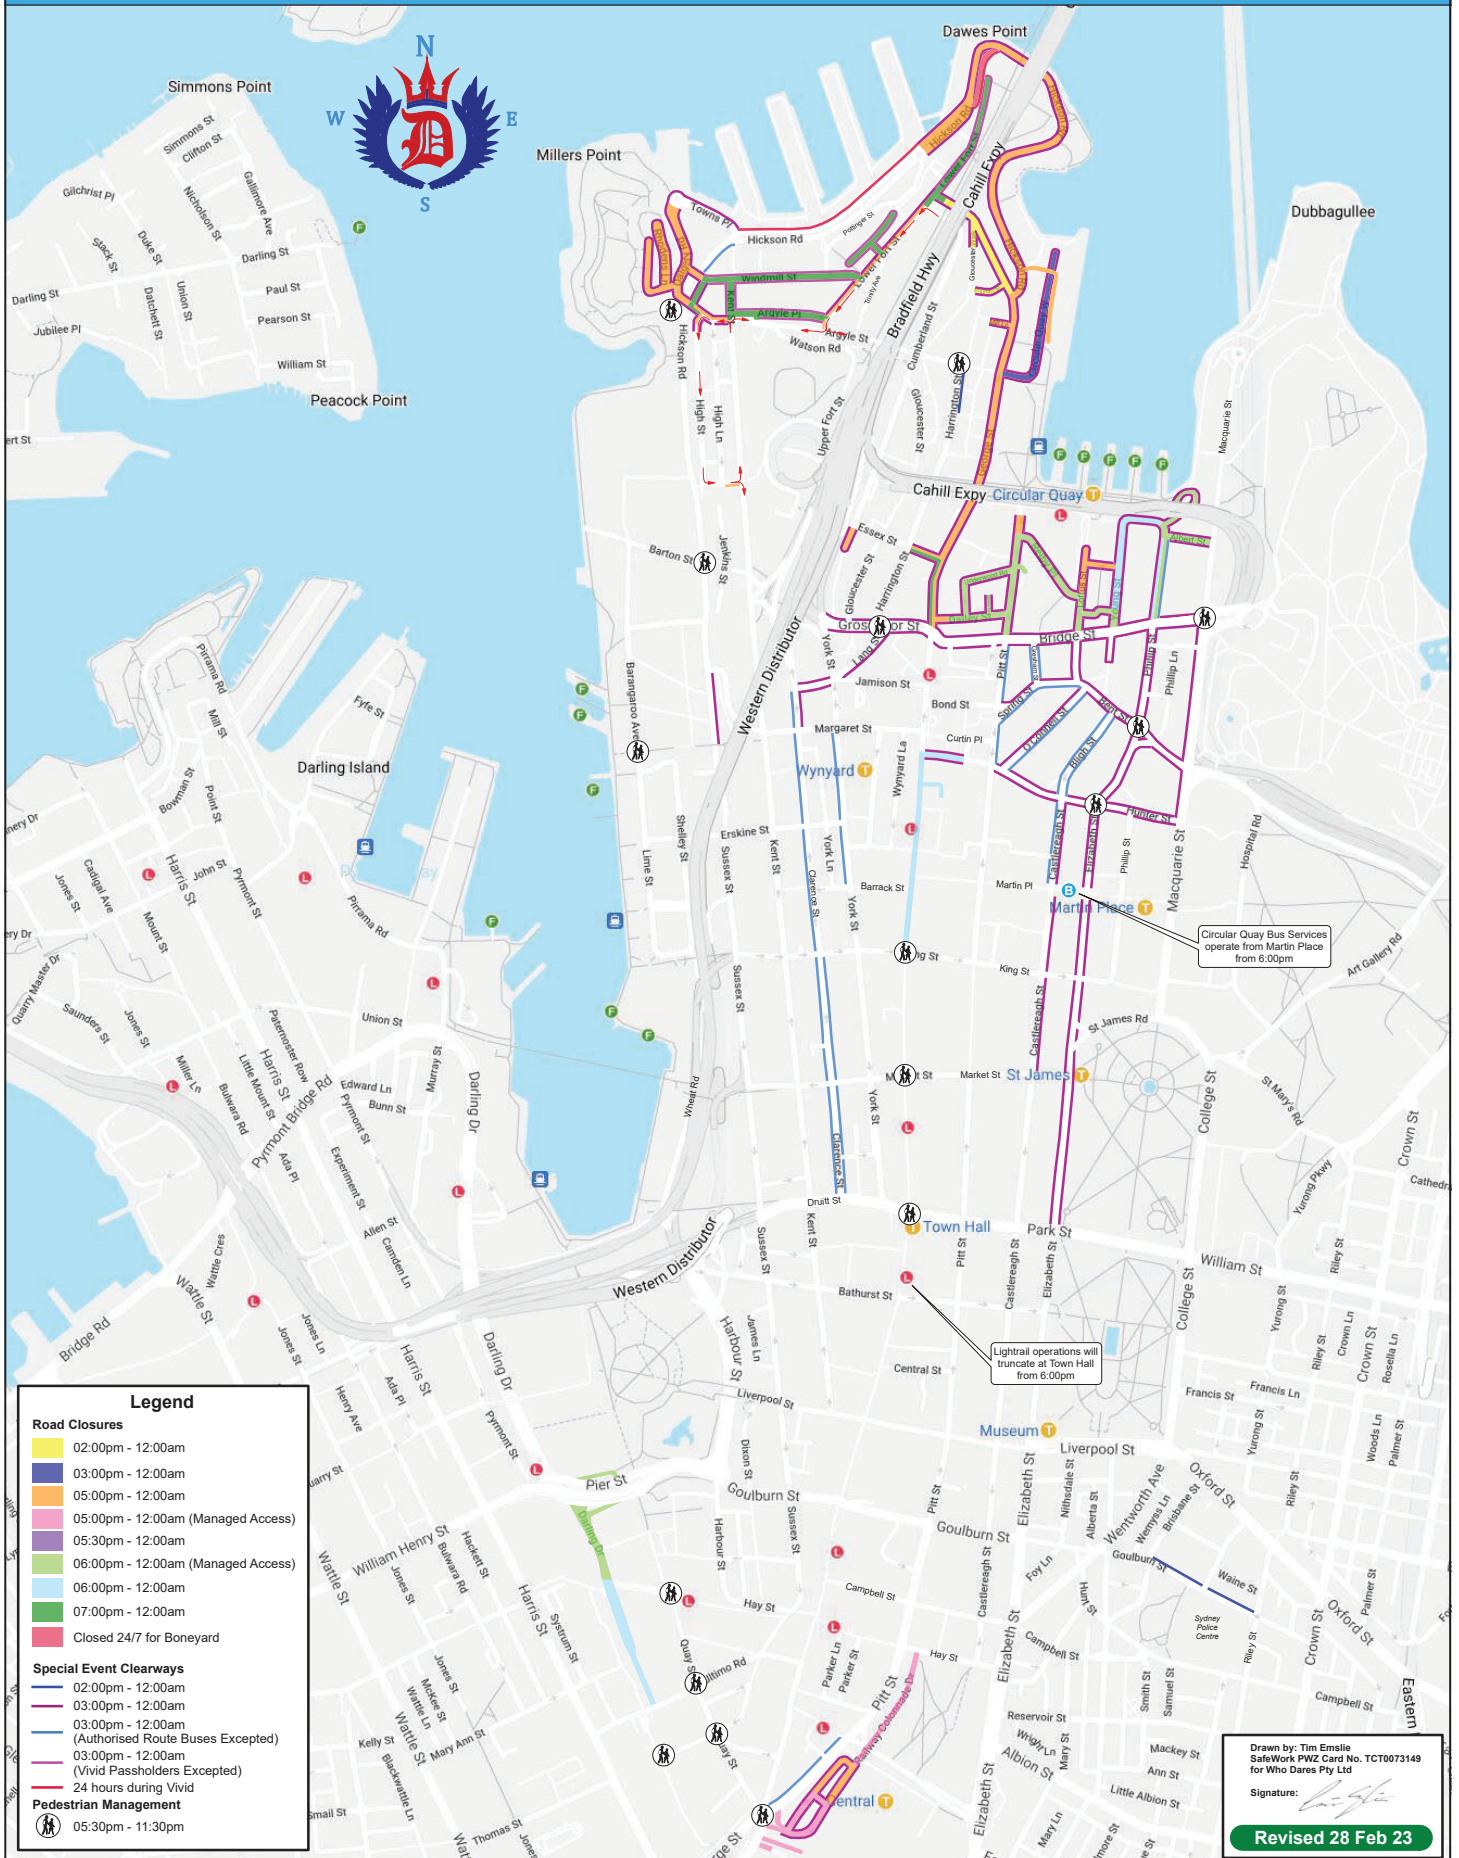

VIVID SYDNEY 2023 - LEVEL 1

MON-THURS 29 MAY - 1 JUNE, 5-8 JUNE & TUES-THURS 13-15 JUNE

ROAD CLOSURES AND SPECIAL EVENT CLEARWAYS

VIVID SYDNEY 2023 - LEVEL 2A

FRIDAYS: 26 MAY, 2 JUNE, 9 JUNE & 16 JUNE

ROAD CLOSURES AND SPECIAL EVENT CLEARWAYS

Drawn by: Tim Emslie
 SafeWork PWZ Card No. TC70073149
 for Who Dares Pty Ltd
 Signature: *[Signature]*
 Revised 28 Feb 23

VIVID SYDNEY 2023 - LEVEL 2B

SUNDAY 28 MAY, SUNDAY 4 JUNE & MONDAY 12 JUNE

ROAD CLOSURES AND SPECIAL EVENT CLEARWAYS

VIVID SYDNEY 2023 - LEVEL 3

SAT 27 MAY, SAT 3 JUN, SAT 10 JUN, SUN 11 JUN & SAT 17 JUN

ROAD CLOSURES AND SPECIAL EVENT CLEARWAYS