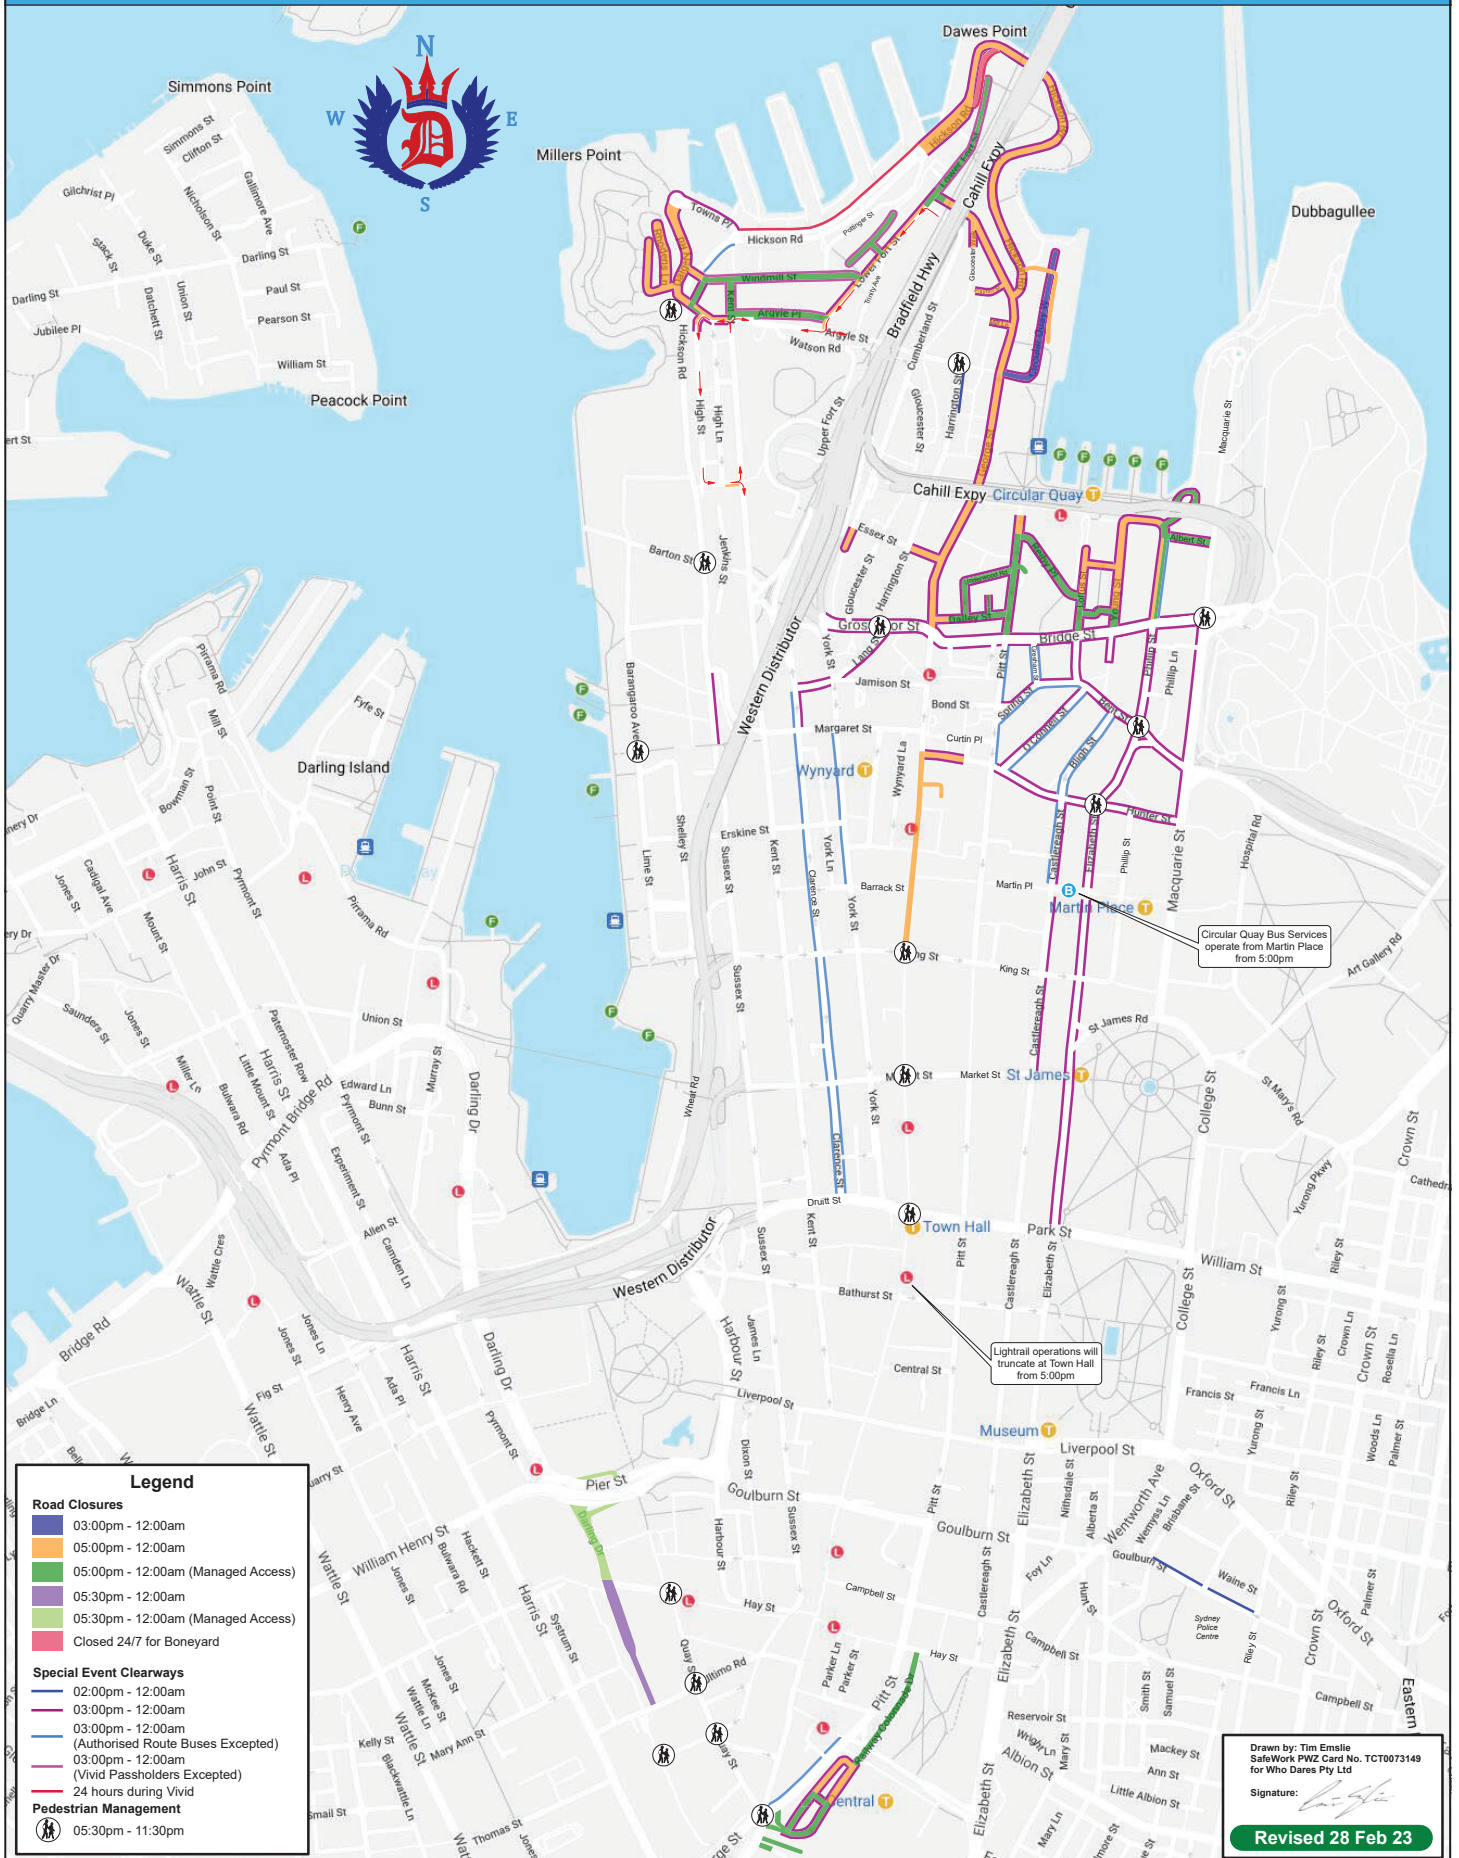

VIVID SYDNEY 2023 - LEVEL 1

MON-THURS 29 MAY - 1 JUNE, 5-8 JUNE & TUES-THURS 13-15 JUNE

ROAD CLOSURES AND SPECIAL EVENT CLEARWAYS

VIVID SYDNEY 2023 - LEVEL 2A

FRIDAYS: 26 MAY, 2 JUNE, 9 JUNE & 16 JUNE

ROAD CLOSURES AND SPECIAL EVENT CLEARWAYS

Drawn by: Tim Emslie
 SafeWork PWZ Card No. TC70073149
 for Who Dares Pty Ltd
 Signature: *[Signature]*
 Revised 28 Feb 23

VIVID SYDNEY 2023 - LEVEL 2B

SUNDAY 28 MAY, SUNDAY 4 JUNE & MONDAY 12 JUNE

ROAD CLOSURES AND SPECIAL EVENT CLEARWAYS

VIVID SYDNEY 2023 - LEVEL 3

SAT 27 MAY, SAT 3 JUN, SAT 10 JUN, SUN 11 JUN & SAT 17 JUN

ROAD CLOSURES AND SPECIAL EVENT CLEARWAYS