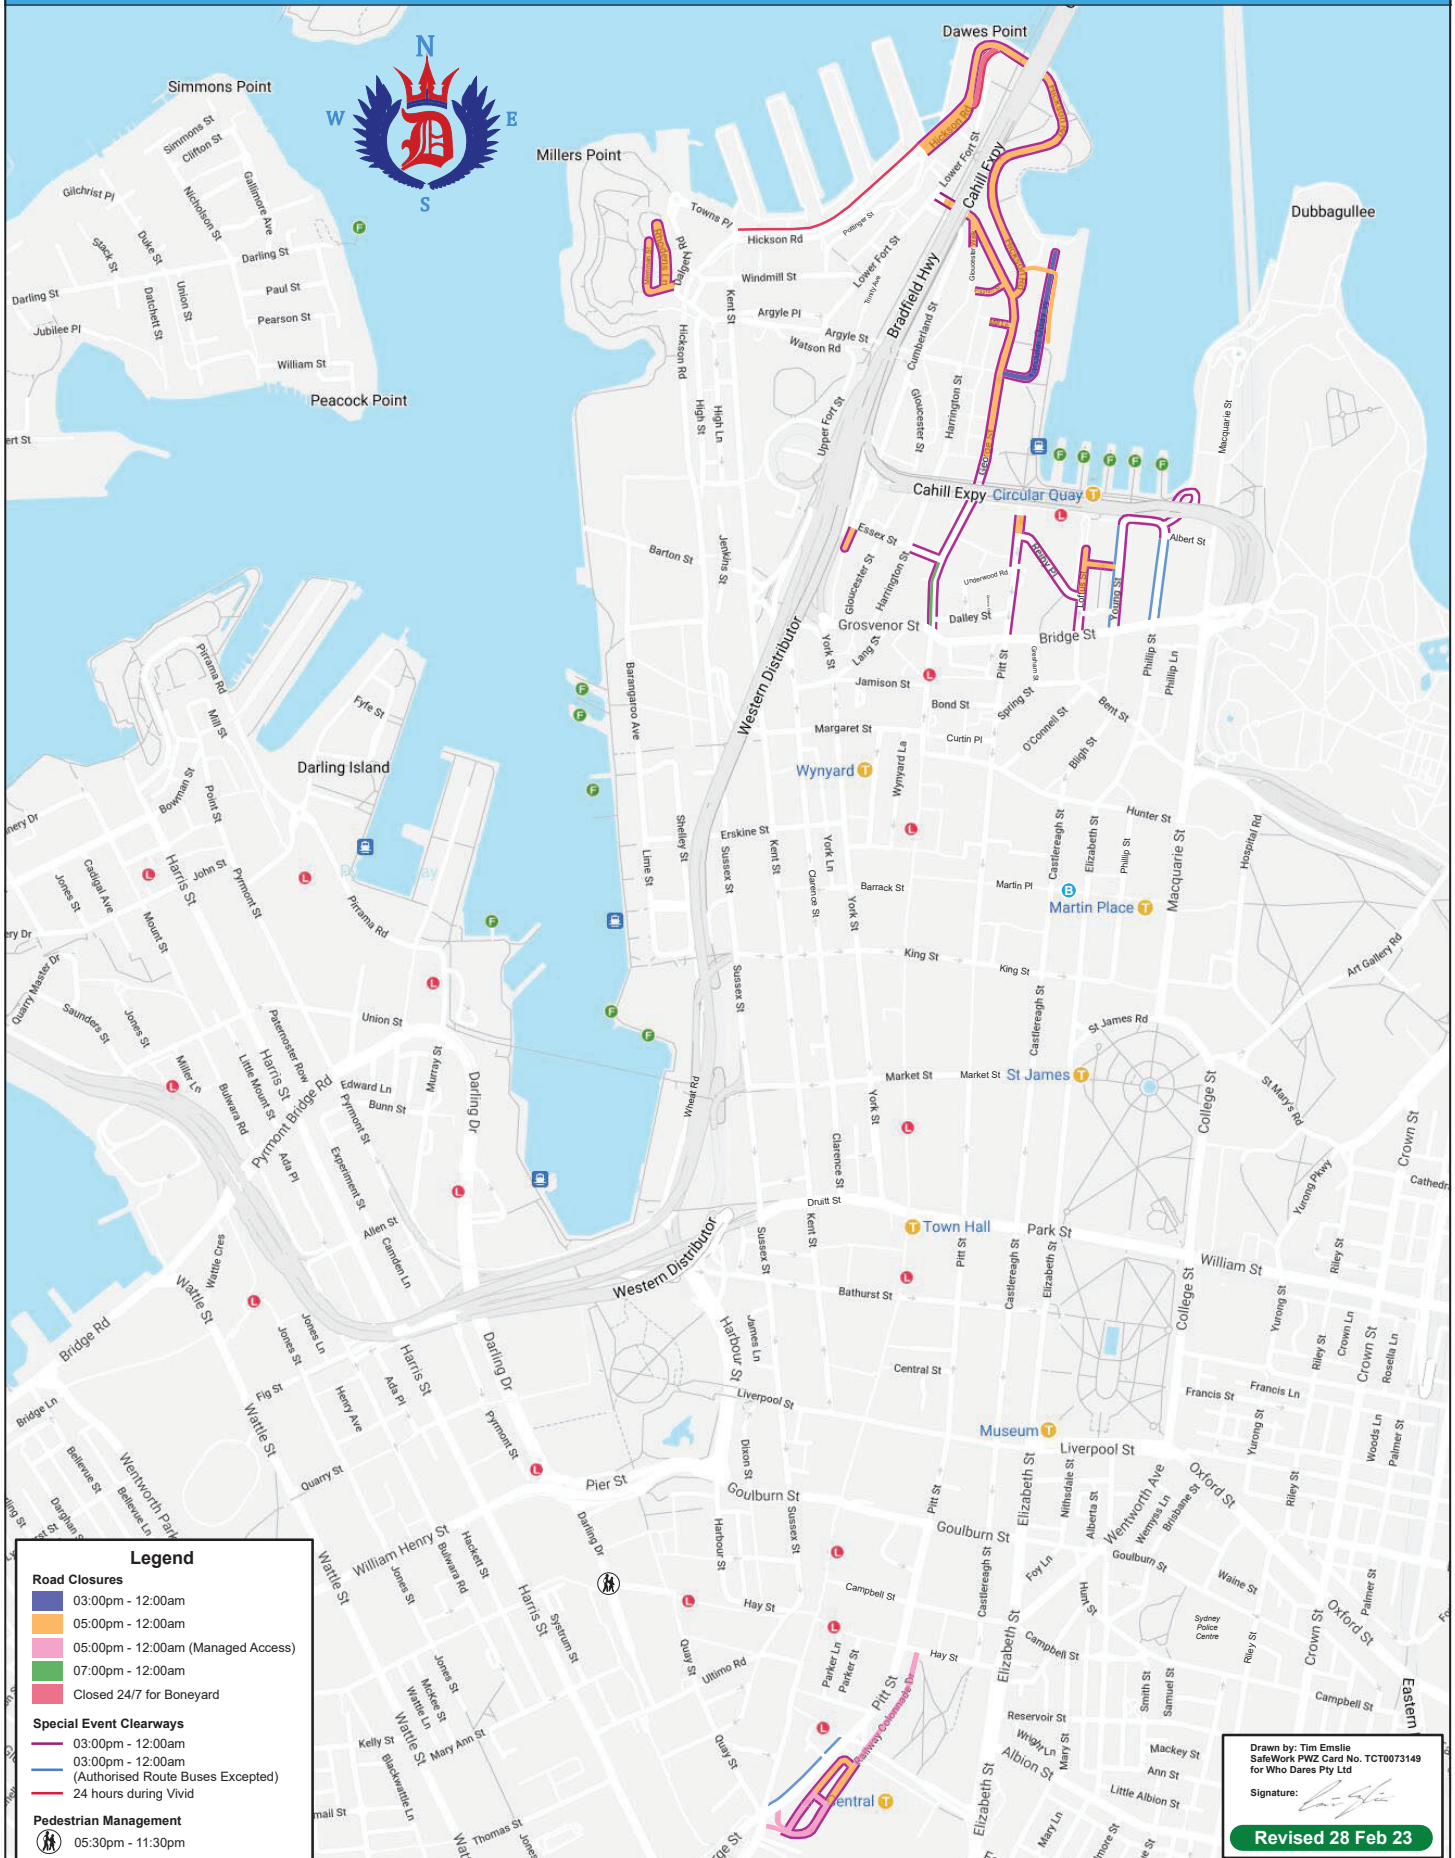

VIVID SYDNEY 2023 - LEVEL 1

MON-THURS 29 MAY - 1 JUNE, 5-8 JUNE & TUES-THURS 13-15 JUNE

ROAD CLOSURES AND SPECIAL EVENT CLEARWAYS

VIVID SYDNEY 2023 - LEVEL 2A

FRIDAYS: 26 MAY, 2 JUNE, 9 JUNE & 16 JUNE

ROAD CLOSURES AND SPECIAL EVENT CLEARWAYS

Drawn by: Tim Emslie
 SafeWork PWZ Card No. TC70073149
 for Who Dares Pty Ltd
 Signature: *[Signature]*
 Revised 28 Feb 23

VIVID SYDNEY 2023 - LEVEL 2B

SUNDAY 28 MAY, SUNDAY 4 JUNE & MONDAY 12 JUNE

ROAD CLOSURES AND SPECIAL EVENT CLEARWAYS

VIVID SYDNEY 2023 - LEVEL 3

SAT 27 MAY, SAT 3 JUN, SAT 10 JUN, SUN 11 JUN & SAT 17 JUN

ROAD CLOSURES AND SPECIAL EVENT CLEARWAYS